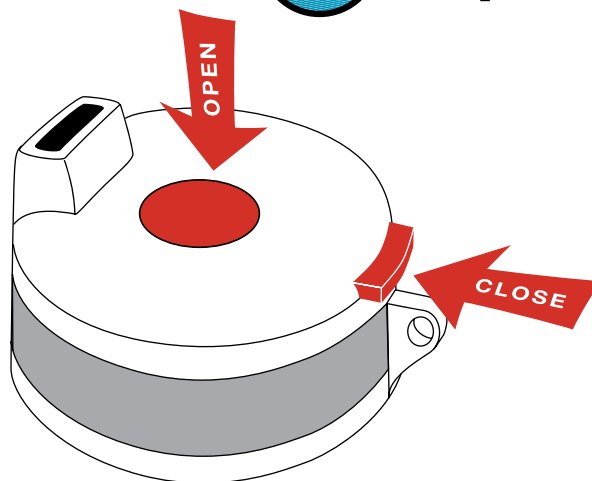

12oz Malibu Mini

18-8 304 grade stainless steel

Single wall for cold beverage use only

100% BPA Free materials

Threaded on/ off click 2 sip lid for spill proof use with built in carabiner

Soft rubber grip molded into lid

Available with lid options as shown on the Quench lid options page 25

#WSB38-MOR Orange Shown

MSRP $10.99

Click 2 Sip™