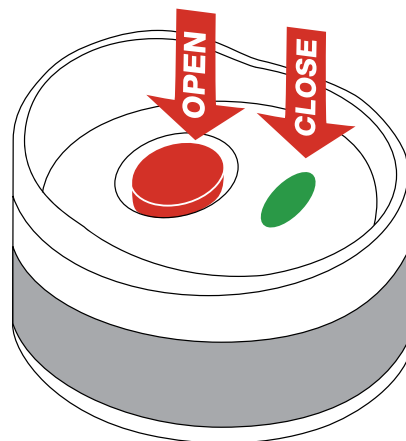

Click 2 Sip One hand operation, simply push the center button to drink, then push the close button for a 100% spill proof seal.

Available in These Designer Colors

#WSB45-SS
Brushed Steel

#WSB45-ELBL
Electric Blue

#WSB45-RD
Red

#WSB45-MGN
Moss Green

#WSB45-MOR
Orange

#WSB45-P
Purple

#WSB45-MBK
Black Chrome

#WSB45-WH
White