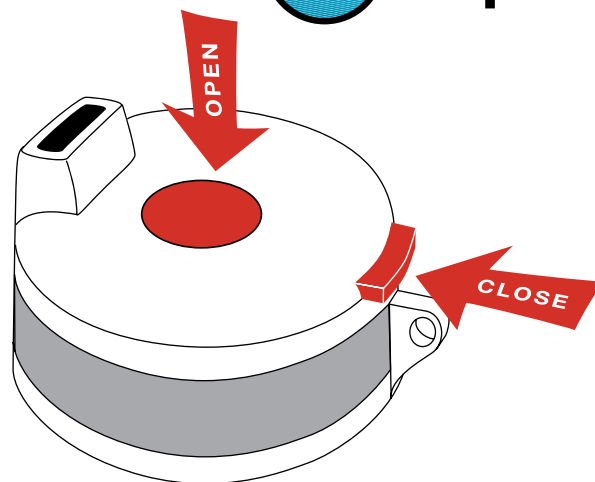

Click 2 Sip™

Click 2 Sip One hand operation, simply push the center button to drink, then push the close button for a 100% spill proof seal.

Available in These Designer Colors

#WSB39-SS
Brushed Steel

#WSB39-ELBL
Electric Blue

#WSB39-RD
Red

#WSB39-MGN
Moss Green

#WSB39-MOR
Orange

#WSB39-P
Purple

#WSB39-MBK
Black Chrome

#WSB39-WH
White