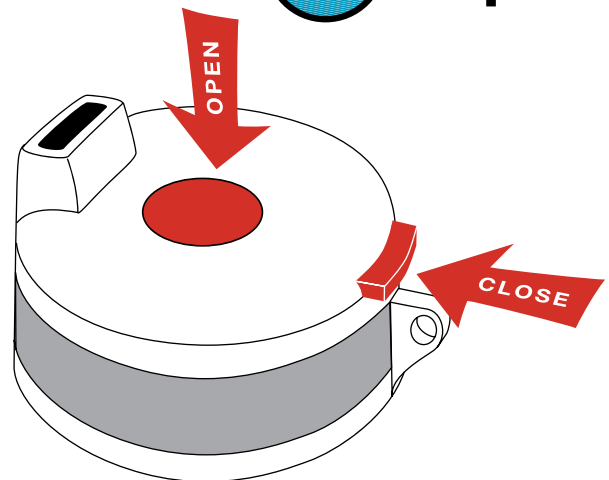

Click 2 Sip™

Click 2 Sip One hand operation, simply push the center button to drink, then push the close button for a 100% spill proof seal.

Available in These Designer Colors

#WSB37-SS
Brushed Steel

#WSB37-ELBL
Electric Blue

#WSB37-RD
Red

#WSB37-MGN
Moss Green

#WSB37-MOR
Orange

#WSB37-P
Purple

#WSB37-MBK
Black Chrome

#WSB37-WH
White