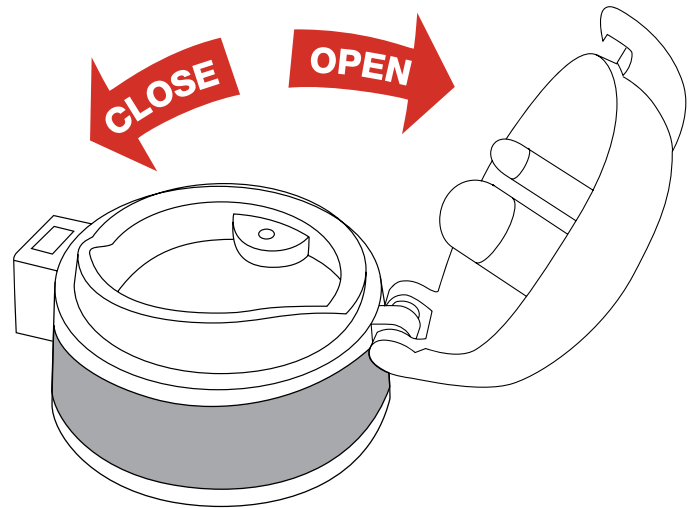

Flip 2 Sip™

Patent # D571,147

Available in These Designer Colors