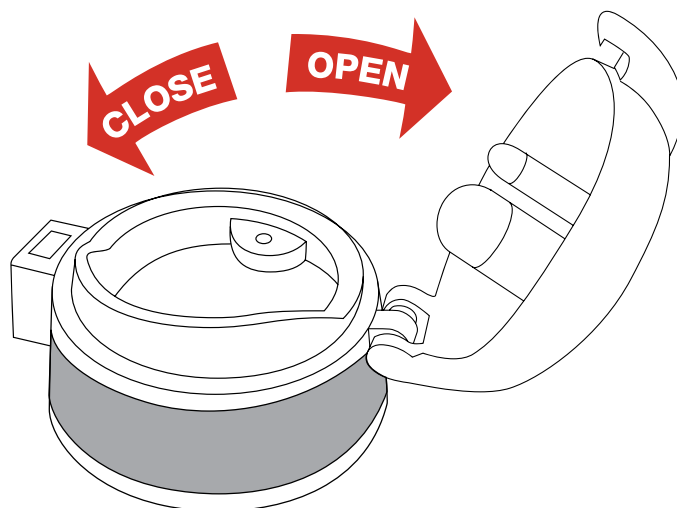

Patented Threaded on/off flip 2 sip lid for spill proof use

Available with lid options as shown on the Quench lid options page 25

#WBQ048-IBL Ice Blue Shown

MSRP \$8.99

Flip 2 Sip™

Patent # D571,147

Available in These Designer Colors