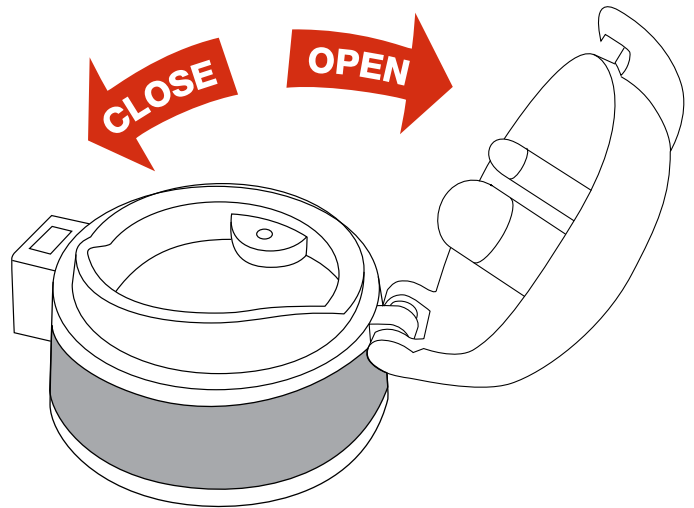

Flip 2 Sip™

Patent # D571,147

Available in These Designer Colors