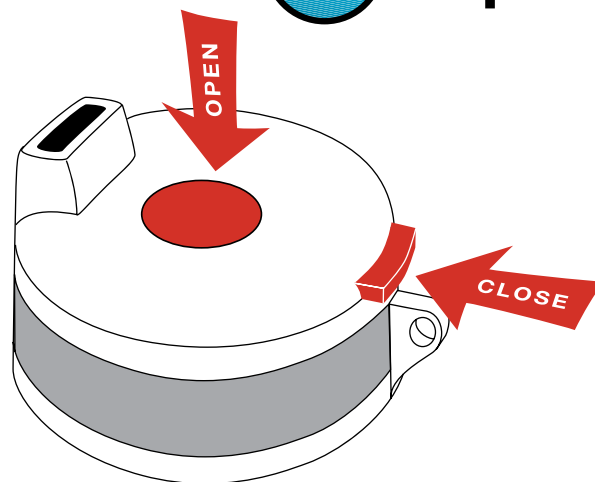

26oz Ria

18-8 304 grade stainless steel

Single wall for cold beverage use only

100% BPA Free materials

Threaded on/ off click 2 sip lid for spill proof use with built in carabiner

Color matched soft rubber grip molded into lid

Available with lid options as shown on the Quench lid options page 25

#WSB40-ELBL Electric Blue Shown

MSRP $12.99

Click 2 Sip™