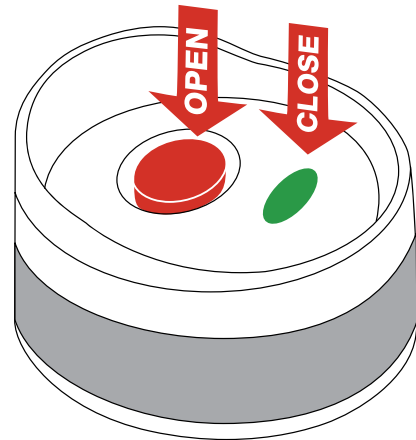

Click 2 Sip One hand operation, simply push the center button to drink, then push the close button for a 100% spill proof seal.

Available in These Designer Colors

#WSB41-SS
Brushed Steel

#WSB41-ELBL
Electric Blue

#WSB41-RD
Red

#WSB41-MGN
Moss Green

#WSB41-MOR
Orange

#WSB41-P
Purple

#WSB41-MBK
Black Chrome

#WSB41-WH
White